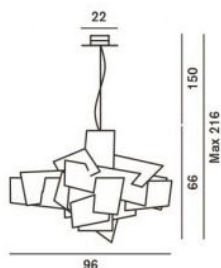

Foscarini

Big Bang Sospensione replacement diffuser

surface

- biały
- czerwony

Technical details

Kraj produkcji	 Włochy
Producent	Foscarini
tworzywo	szkło

Opis

This Foscarini replacement diffuser is suitable for the Big Bang Sospensione pendant lamp. The Foscarini Big Bang Sospensione replacement diffusers consist of a complete set of diffusers/metacrylic plates for the 96cm x 66cm lights. The colours white and red are available.