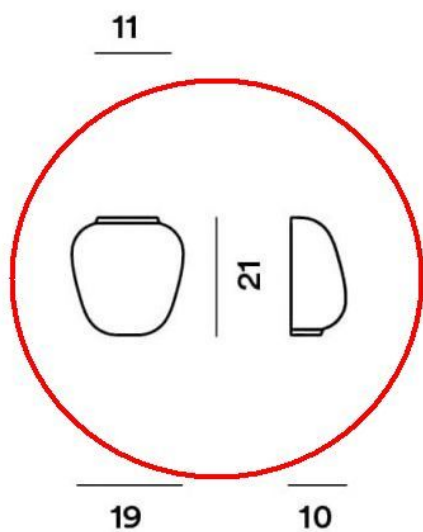

Foscarini

Rituals Parete Semi 3 Replacement Glass

Technical details

Kraj produkcji	 Włochy
Producent	Foscarini
tworzywo	szkło
kolor	biały
Głębokość w cm	10
Dimensions	H 21 cm B 19 cm

Opis

This Foscarini original replacement part replaces the existing mouth-blown glass of the Foscarini Rituals Parete Semi 3 wall lamp. The original replacement glass is available in satin white. This replacement glass is 21 cm high, 19 cm wide and has a depth of 10 cm.