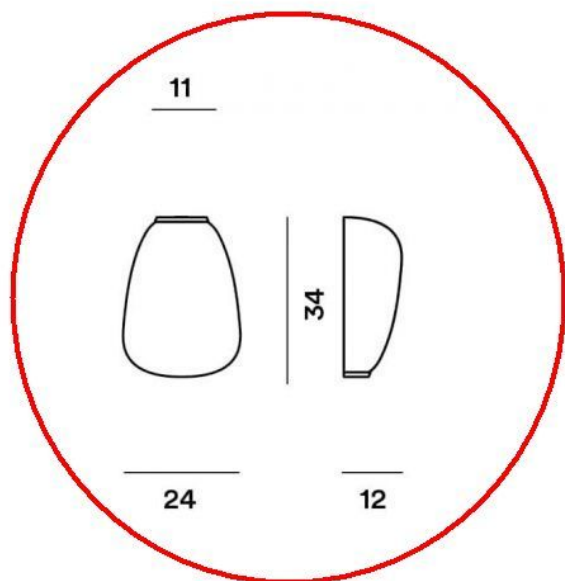

Foscarini

Rituals Parete Semi 1 Replacement Glass

Technical details

Kraj produkcji	 Włochy
Producent	Foscarini
tworzywo	szkło
kolor	biały
Głębokość w cm	12
Dimensions	H 34 cm B 24 cm

Opis

This Foscarini original replacement part replaces the existing mouth-blown glass of the Foscarini Rituals Parete Semi 1 wall lamp. The original replacement glass is available in satin white. This replacement glass is 34 cm high, 24 cm wide and has a depth of 12 cm.