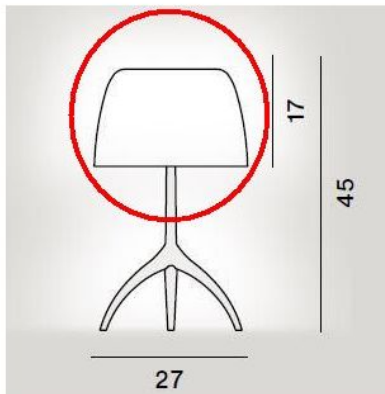

Foscarini

Lumiere 05 Tavolo Grande -

Replacement Glass G9 up to 2021

Oberfläche

- ciepły biały
- wiśnia
- biały

Technical details

Kraj produkcji	Włochy
Producent	Foscarini
tworzywo	szkło
Średnica w cm	27
Dimensions	H 17 cm | Ø 27 cm

Opis

This Foscarini original spare part replaces the existing glass of the Foscarini Lumiere 05 Tavolo Grande **with G 9 Socket (produced by Foscarini up to the year 2021)**. This replacement glass is 17 cm high and has a diameter of 27 cm. This replacement glass is available in white, warm white (bianco caldo) and red.