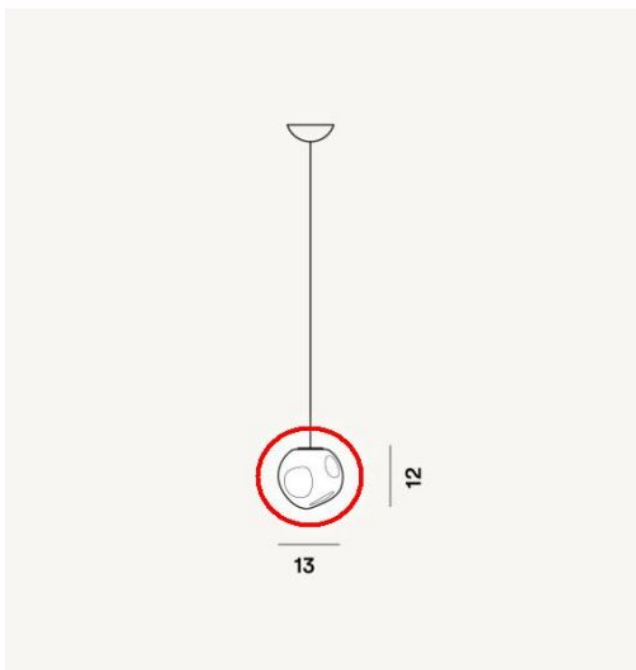

## Hoba Piccola Sospensione Replacement Glass

### Technical details

<b>Kraj produkcji</b>	 Włochy
<b>Producent</b>	Foscarini
<b>tworzywo</b>	szkło
<b>powierzchnia</b>	biały
<b>Średnica w cm</b>	13
<b>Dimensions</b>	H 12 cm   Ø 13 cm

### Opis

This Foscarini original spare part replaces the existing glass of the Foscarini Hoba Piccola Pendant Lamp. The mouth-blown glass is available in white and is only suitable for the Foscarini Hoba Piccola Pendant Lamp. This replacement glass is 12 cm high and has a diameter of 13 cm. This white replacement glass has the same structure as the original glass.