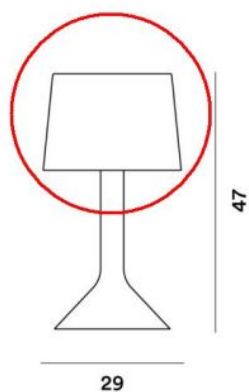

Foscarini

Chapeaux V Replacement Glass

Diffusorfarbe

- ciepły biały
- szary

Technical details

Kraj produkcji	 Włochy
Producent	Foscarini
tworzywo	szkło
Średnica w cm	29
Dimensions	Ø 29 cm

Opis

This original Foscarini spare part is a replacement shade made of glass, suitable for the Chapeaux V table lamp. The replacement shade from the Italian manufacturer has a diameter of 29 cm. The replacement glass is available in grey and warm white (bianco caldo).