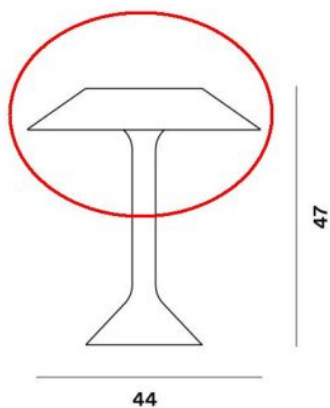

Foscarini

Chapeaux M replacement shade

Diffusorfarbe

- szary
- czerwony
- ochra

Technical details

Kraj produkcji	 Włochy
Producent	Foscarini
tworzywo	metal
Średnica w cm	44
Dimensions	Ø 44 cm

Opis

This original Foscarini spare part is a replacement shade made of metal, suitable for the Chapeaux M table lamp. The replacement shade from the Italian manufacturer has a diameter of 44 cm. The Replacement Shade is available in red, ochre and grey.