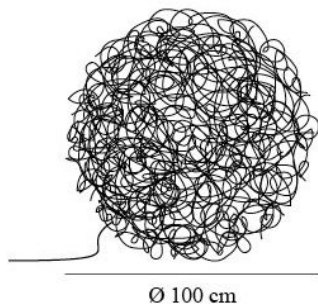

Catellani & Smith

Conversion set Fil de Fer Indoor to 0,8 Watt LED - new technology

Version

- 30 cm
- 50 cm
- 70 cm
- 100 cm

Technical details

Kraj produkcji	 Włochy
Producent	Catellani & Smith
wymiana żarówek:	na miejscu
Cokół / Oprawka	G4
Stopień ochrony / Stopień ochrony IP	IP20
Zawartość opakowania	LED
napiecie przydatność	110 - 240 Volt

Opis

The Catellani & Smith conversion set to 0,8 Watt LED - new technology is a replacement part for the Fil de Fer Floor. This conversion set is offered for the four versions of the outdoor floor lamp with a diameter of 30 cm, 50 cm, 70 cm and 100 cm.

The following is included in this conversion set:

- Bi-pin LEDs 0,8 watt G4 12V
- plug-in transformer with fabric-covered cable in grey and C&S dimmer in black

The 30 cm version is supplied with 8 x 0,8 watt LED's, the 50 cm version is supplied with 10 x 0,8 watt LED's, the 70 cm version with 16 x 0,8 watt LED' and the 100 cm version with 20 x 0,8 watt LED'.