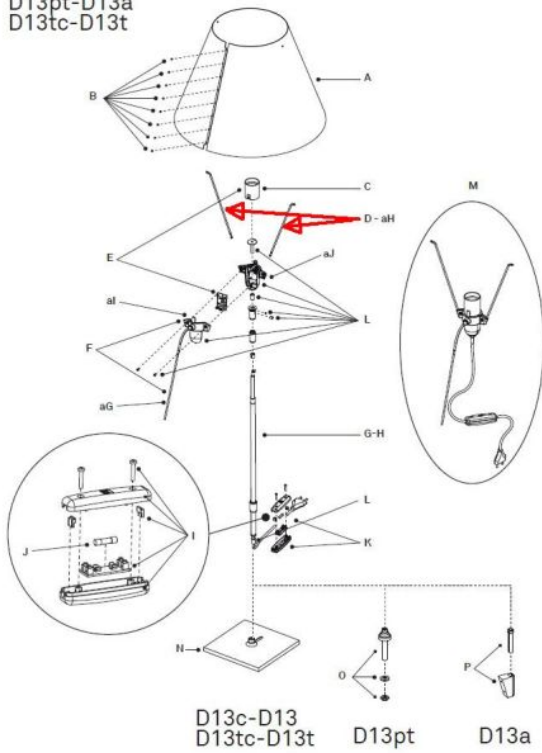

D13c-D13
D13pt-D13a
D13tc-D13t

Luceplan

Costanza replacement shade rods- new version

Struktur

- mosiądz
- czarny
- aluminium

Technical details

Kraj produkcji  Włochy
Producent Luceplan

Opis

Original Luceplan Costanza replacement shade rods suitable for the new Version of the lamp. The Set contains to shade rods and is available in black, aluminium and brass. You can see from the pictures in the product description whether you have the old or new version of the lamp.