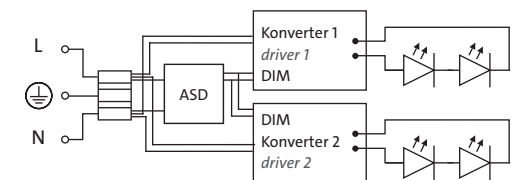

BEISPIEL-SCHALTPLAN EXAMPLE WIRING DIAGRAM BLUETOOTH DIMMER