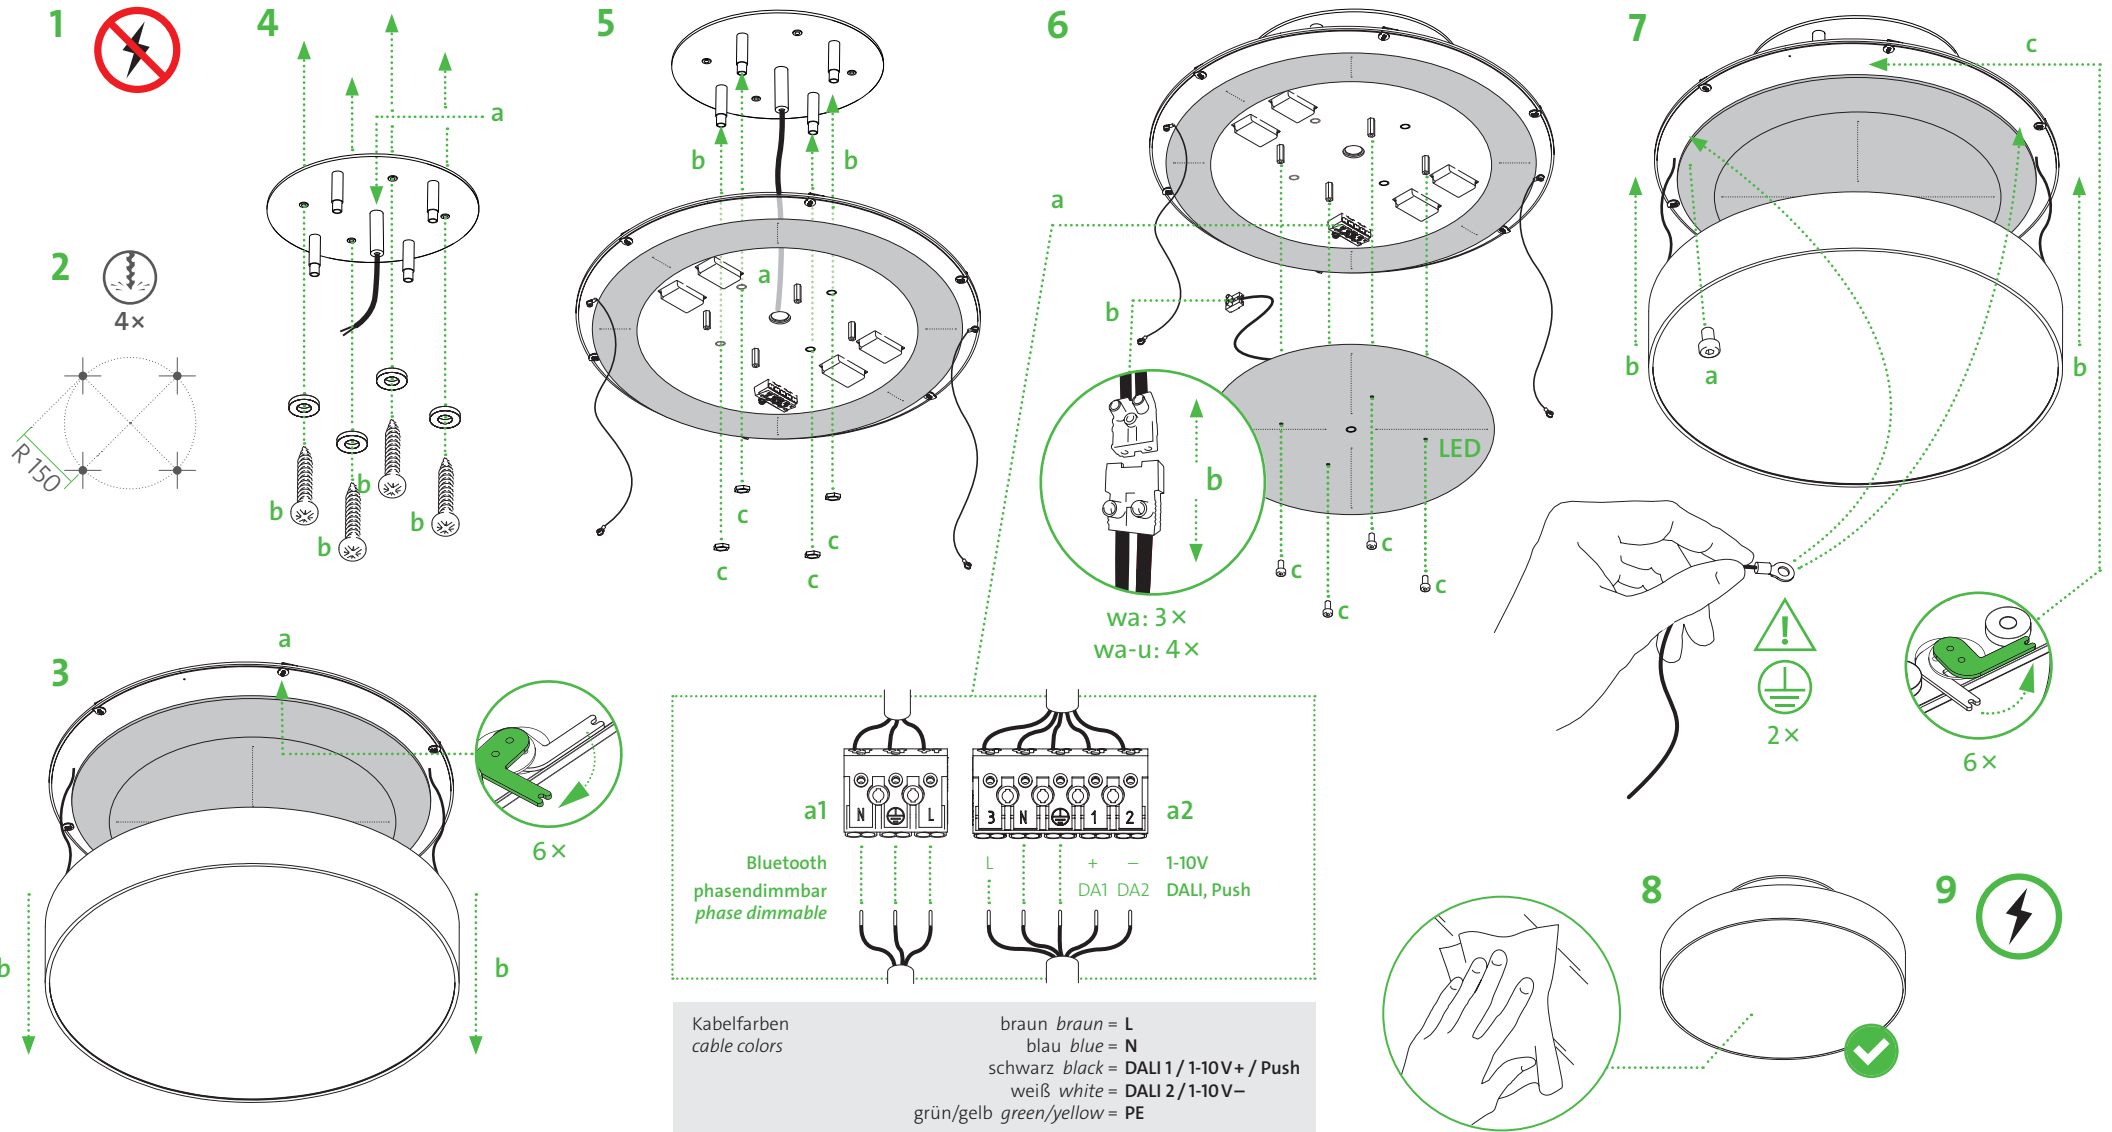

bu6-1200-G4-wa/-wa-u

DECKENLEUCHE CEILING LUMINAIRE

We are pleased that you have decided in a favour of mawa light.