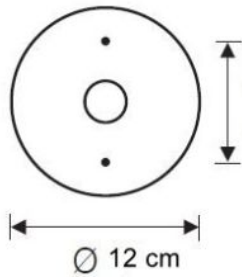

Florian Schulz

Gela 40 / 55 / 80 Backplate for mounting on ceiling boxes

Version

- messing gepolijst gelakt messing
- messing donker gepolijst gelakt messing
- mat geborsteld gelakt messing
- gepolijst messing afwerking
- messing gepolijst ongelakt
- verchromd messing
- verkoperd messing gelakt
- messing matte verkoperde geborsteld gelakt
- vernikkeld messing
- messing vernikkeld gelakt
- mat geborsteld vernikkeld messing

Technical details

Land van herkomst	Duitsland
Fabrikant	Florian Schulz
Ontwerper	Florian Schulz
Diameter in cm	12
voltage geschiktheid	110 - 240 Volt
Dimensions	Ø 12 cm

Omschrijving

This original accessory from the German manufacturer Florian Schulz is a cover plate for mounting the Florian Schulz ceiling lamps from the Gela 40 / 55 / 80 series on ceiling boxes. The Gela cover plate has a diameter of 12 cm. The cover plate is available in the following surfaces: polished lacquered brass, matt brushed lacquered brass, nickel-plated brass, chrome-plated brass, burnished lacquered brass, dark burnished lacquered brass, copper-plated brass, nickel-plated lacquered brass, polished unlacquered brass, matt brushed lacquered copper-plated brass or matt brushed nickel-plated brass.