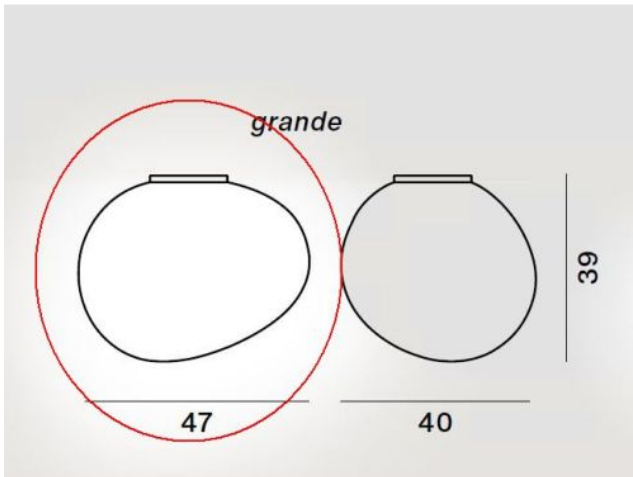

Foscarini

Gregg Grande Soffitto Replacement Glass

Technical details

Land van herkomst	 Italië
Fabrikant	Foscarini
materiaal	glas
kleur	wit
Dimensions	H 40 cm B 39 cm L 47 cm

Omschrijving

This Foscarini Gregg Midi replacement glass in white satin is an original replacement glass from the Italian manufacturer suitable for the Foscarini Gregg Grande Soffitto ceiling lamp.