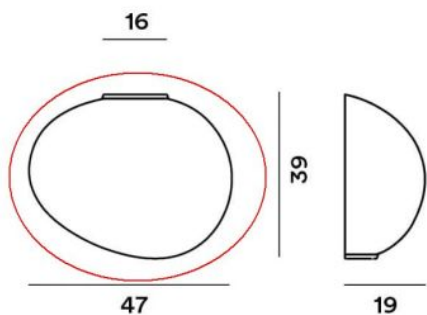

Foscarini

Gregg Parete Grande Semi 1 Replacement Glass

Technical details

Land van herkomst	 Italië
Fabrikant	Foscarini
materiaal	glas
kleur	wit
Dimensions	H 39 cm B 19 cm L 47 cm

Omschrijving

This Foscarini Gregg replacement glass in white satin is an original replacement glass from the Italian manufacturer suitable for the Foscarini Gregg Parete Grande Semi 1 wall lamp.