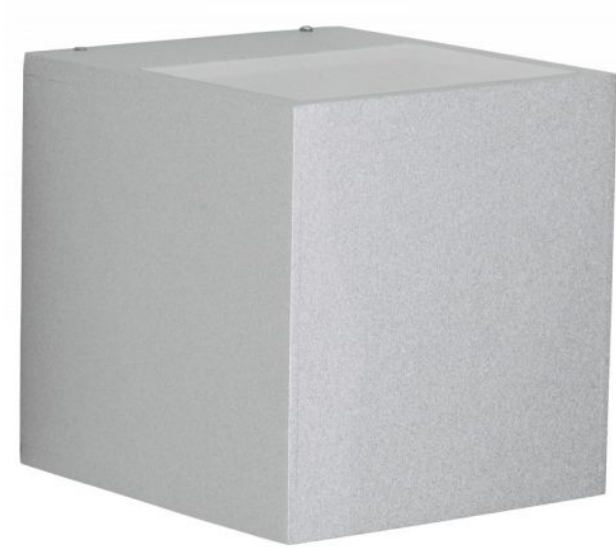

Albert

Wall Spotlight 2417

Oberfläche

- zwart
- zilver
- wit

Technical details

Land van herkomst	 Duitsland
Fabrikant	Albert
Beschermingsklasse / IP-bescherming	IP44
Leveringsomvang	LED
voltage geschiktheid	230 - 240 Volt
materiaal	aluminium, borosilicaatglas
dimmen	dimbaar op locatie met faseafsnijding dimmer
LED	inclusief
Kleurweergave-index	80 - 89
Lichtstroom in lm	1.200
Kleurtemperatuur in Kelvin	3.000 warm wit
bulb vervangen:	ter plaatse zelf
prestaties van het systeem	2 x 6,7 Watt
Dimensions	H 15 cm B 14 cm L 16 cm

Omschrijving

The Albert 2417 wall spotlight is made of corrosion-resistant cast aluminium with a borosilicate glass bulb cover. This lamp is 15.5 cm long, 14 cm wide and 15 cm high. The wall lamp with 2-sided light emission, wide at the top and bottom, is available in the surfaces silver, black and white. The wall spotlight 2417 by the German manufacturer Albert is suitable for outdoor use and comes with mounting plate. The lamp has a replaceable LED bulb.