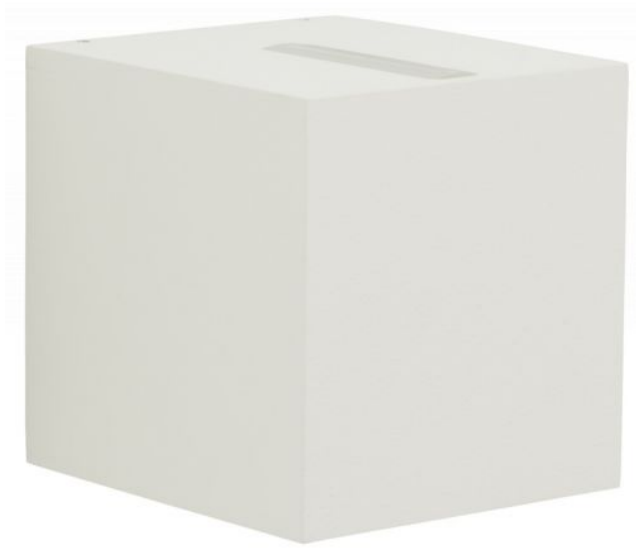

Albert

Wall Spotlight 2416

Oberfläche

- zwart
- zilver
- wit

Technical details

Land van herkomst	 Duitsland
Fabrikant	Albert
Beschermingsklasse / IP-bescherming	IP44
Leveringsomvang	LED
voltage geschiktheid	230 - 240 Volt
materiaal	aluminium, borosilicaatglas
dimmen	dimbaar op locatie met faseafsnijding dimmer
LED	inclusief
Kleurweergave-index	80 - 89
Lichtstroom in lm	1.200
Kleurtemperatuur in Kelvin	3.000 warm wit
bulb vervangen:	ter plaatse zelf
prestaties van het systeem	2 x 6,7 Watt
Dimensions	H 15 cm B 14 cm L 16 cm

Omschrijving

The Albert 2416 wall spotlight is made of corrosion-resistant cast aluminium with a borosilicate glass bulb cover. This lamp is 15.5 cm long, 14 cm wide and 15 cm high. The wall lamp with 2-sided light emission, narrow at the top and wide at the bottom, is available in the surfaces silver, black and white. The wall spotlight 2416 by the German manufacturer Albert is suitable for outdoor use and comes with mounting plate. The lamp has a replaceable LED bulb.