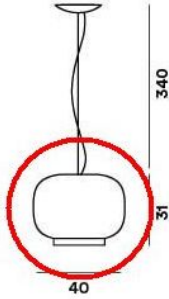

Foscarini

Chouchin 1 LED-Pendant Lamp Spare Shade

Diffusorfarbe

- grijs
- groen
- oranje

Technical details

Land van herkomst	 Italië
Fabrikant	Foscarini
materiaal	glas
Diameter in cm	40
Dimensions	H 31 cm Ø 40 cm

Omschrijving

This Foscarini original replacement glass is a spare part of the for the Chouchin 1 LED pendant lamp. The replacement glass has a diameter of 40 cm and is 31 cm high. The replacement glass is available in orange, green and grey.