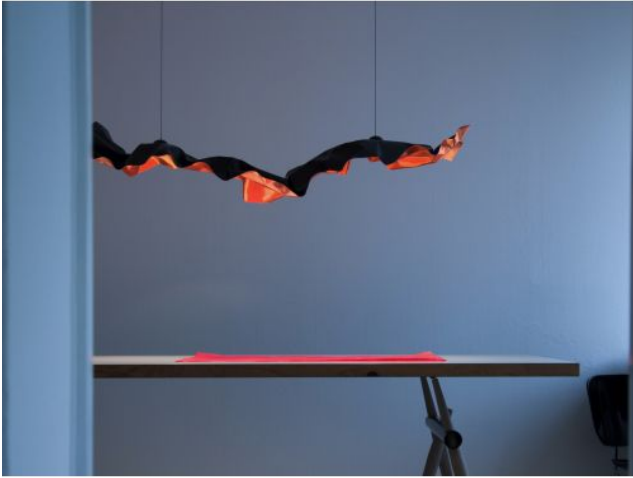

Lichtlauf

eNormajeane 160

Oberfläche

- zwart / koper
- wit
- wit / koper

Technical details

Land van herkomst	Duitsland
Fabrikant	Lichtlauf
jaar	2015
Beschermingsklasse / IP-bescherming	IP20
Leveringsomvang	LED
voltage geschiktheid	230 - 240 Volt
materiaal	aluminium, staal
kabel kleur	transparant
kabellengte	200 cm
Hoogte-instelling	hoogte verstelbaar
dimmen	dimbaar op locatie met faseafsnijding dimmer
LED	inclusief
Kleurweergave-index	90
Kleurtemperatuur in Kelvin	3.000 warm wit
bulb vervangen:	bij de fabrikant / fabriek
prestaties van het systeem	3 x 12 Watt
totale hoogte	200 cm
Dimensions	H 12 cm | B 30 cm | L 160 cm

Omschrijving

Like a dress in the updraft above an underground shaft, the eNormajeane by Lichtlauf floats above the table and sends powerful, soft light downwards. Copper, the colour contrast between the top and bottom creates the tension. Each lamp, individually shaped by hand, is unique. The eNormajeane by Lichtlauf is used wherever larger, long tables are to be complemented with a light sculpture. The lampshade made of aluminium is available in brown-black or white on the upper side. The underside of the lampshade is hand-applied with copper leaf metal or in white. The three integrated LEDs with a power of 12 watts each have a colour temperature of 3,000 Kelvin warm white. The light of the integrated LEDs of this dimmable lamp is characterised by a very good colour rendering with a high colour rendering index of Ra 90. The lampshade of the eNormajeane is 160 cm long, 30 cm wide and approx. 12 cm high. Due to the handcrafted manufacturing process, there may be irregularities in the leaf-finished surface. The total height of the lamp is max. 200 cm, the rectangular ceiling suspension is 110 cm long, 5 cm wide and 3 cm high. The height of the eNormajeane 160 is adjusted directly on the three wire ropes with which the lamp is suspended from the ceiling. The eNormajeane 160 by Lichtlauf is also available with a 125 cm long lampshade.