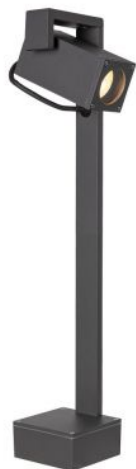

SLV

Theo Bracket Pole

Höhe in cm

- 50
- 70

Technical details

Land van herkomst	 Duitsland
Fabrikant	SLV
Beschermingsklasse / IP-bescherming	IP65
voltage geschiktheid	110 - 240 Volt
materiaal	aluminium, glas
oppervlak	antraciet
Voet / fitting	GU10
Vermogen (max. Watt)	7 Watt
kandelaar Dimensions	lengte 11, breedte 11 cm
lamp inclusief	geen
Dimensions	B 12 cm L 18 cm

Omschrijving

The matt anthracite-coloured Theo Bracket Pole made of aluminium is 12.4 cm wide and 17.5 cm long. The base of the lamp is 11 cm long and wide. The SLV Theo Bracket Pole bollard light is offered with a height of 50 cm and 70 cm. The lamp head of this matt anthracite-coloured outdoor floor lamp can be swivelled by 70 degrees. With the IP65 protection rating, this lamp is ideal for outdoor use as it is dustproof and protected against water jets from any angle. Various light sources with GU10 socket can be used.