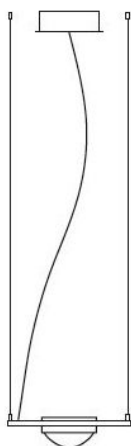

Licht im Raum

Ocular lens LED

Linsendurchmesser

- 67 mm
- 100 mm

Technical details

Land van herkomst	 Duitsland
Fabrikant	Licht im Raum
Ontwerper	Licht im Raum
materiaal	glas
voltage geschiktheid	230 - 240 Volt

Omschrijving

The Licht im Raum Ocular Lens LED focuses the emitted light and directs it immediately in the desired direction. It has an embossed edge and is available with a diameter of 67 mm or 100 mm. This Ocular lens is a replacement part for all LED lamps of the series and is suitable for the Ocular 1 LED, 2 LED, 4 LED, 6 LED, 6 LED series 100 as well as all LED wall lamps and spot lamps of the Ocular series.