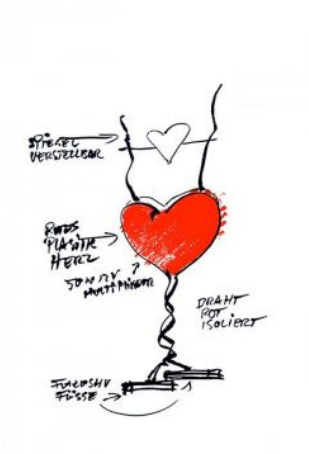

Ingo Maurer

One From The Heart

Technical details

Land van fabricage	 Duitsland
fabrikant	Ingo Maurer
ontwerper	Ingo Maurer
jaar	1989
bescherming	IP20
Omvang van de levering	LED
voltage geschiktheid	110 - 240 Volt
materiaal	glas, metaal
kabellengte	300 cm
dimmen	cord dimmer met schuifregelaar
Wattage	9 W
LED	inclusief
Kleurweergave-index	>90
Lichtstroom in lm	970
Kleurtemperatuur in Kelvin	2.700 extra warm wit
Dimensions	H 95 cm B 40 cm

Omschrijving

The Ingo Maurer One From The Heart table lamp was originally intended as a wedding present for a friend of the designer Ingo Maurer. But this table lamp is not only for lovers, but it also provides atmospheric light and is a real eye-catcher in every room. At the heart of One From The Heart, a multi-mirror reflector with protective glass is integrated. Above the heart sits a movable and heart-shaped glass mirror that directs the rays of light and reflects another heart against the wall. Two small crocodiles under the base provide the right balance. This lamp has a cord dimmer with slider and is operated with an integrated LED.