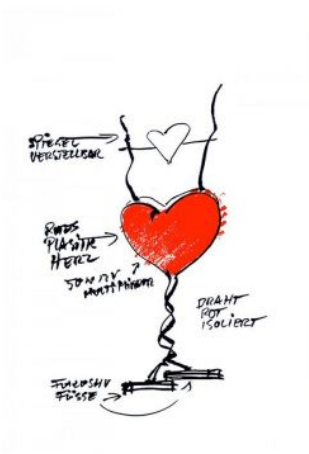

Ingo Maurer

One From The Heart

Technical details

Land van herkomst	 Duitsland
Fabrikant	Ingo Maurer
Ontwerper	Ingo Maurer
jaar	1989
Beschermingsklasse / IP-bescherming	IP20
Leveringsomvang	LED
voltage geschiktheid	110 - 240 Volt
materiaal	glas, metaal
kabellengte	300 cm
dimmen	cord dimmer met schuifregelaar
Wattage	9 W
LED	inclusief
Kleurweergave-index	>90
Lichtstroom in lm	970
Kleurtemperatuur in Kelvin	2.700 extra warm wit
Dimensions	H 95 cm B 40 cm

Omschrijving

The Ingo Maurer One From The Heart table lamp was originally intended as a wedding present for a friend of the designer Ingo Maurer. But this table lamp is not only for lovers, but it also provides atmospheric light and is a real eye-catcher in every room. At the heart of One From The Heart, a multi-mirror reflector with protective glass is integrated. Above the heart sits a movable and heart-shaped glass mirror that directs the rays of light and reflects another heart against the wall. Two small crocodiles under the base provide the right balance. This lamp has a cord dimmer with slider and is operated with an integrated LED.