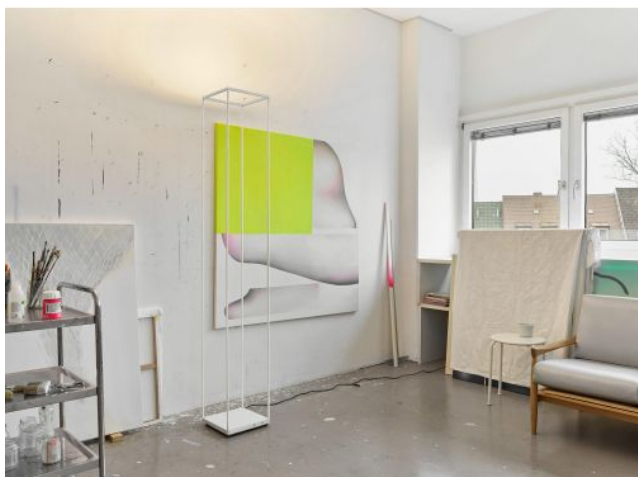

Serien Lighting

Reflex2 Floor M

Oberfläche

- zwart
- wit

Technical details

Land van herkomst	 Duitsland
Fabrikant	Serien Lighting
Ontwerper	Jean Marc da Costa
jaar	2020
Beschermingsklasse / IP-bescherming	IP20
Leveringsomvang	LED
voltage geschiktheid	110 - 240 Volt
materiaal	aluminium
dimmen	Touch dimmer op lampvoet
Wattage	50 W
LED	inclusief
Kleurweergave-index	>90
Lichtstroom in lm	6.040
Kleurtemperatuur in Kelvin	Tunable White
bulb vervangen:	ter plaatse zelf
Dimensions	H 195 cm B 30 cm L 30 cm

Omschrijving

The Serien Lighting Reflex2 Floor M has a height of 195 cm. It has a width and length of 30 cm. The floor lamp is available with a black or white coated surface. The floor lamp is regulated via a push button dimmer at the lamp base. With the **Tunable White technology**, the light can also be controlled via this push button dimmer from incandescent warm to cool white. This allows the colour temperature to be adjusted from 2,200 Kelvin extra warm white to 4,000 Kelvin white. If necessary, the cable can be wound up under the lamp base.