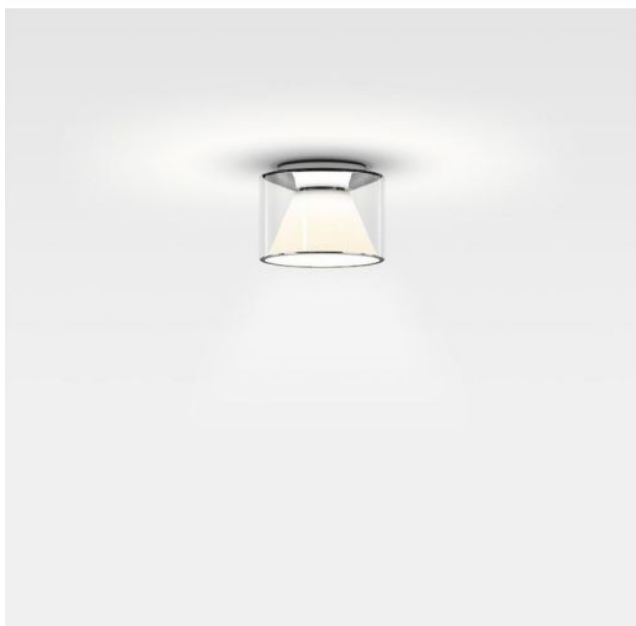

# Serien Lighting

## Drum Ceiling S Short

### Technical details

<b>Land van herkomst</b>	 Duitsland
<b>Fabrikant</b>	Serien Lighting
<b>Ontwerper</b>	Jean Marc da Costa
<b>jaar</b>	2020
<b>Beschermingsklasse / IP-bescherming</b>	IP20
<b>Leveringsomvang</b>	LED
<b>voltage geschiktheid</b>	110 - 240 Volt
<b>Diameter in cm</b>	16
<b>materiaal</b>	Acrylglas, aluminium, glas
<b>dimmen</b>	dimbaar met fase- en fase-afsnijding en fase-regelingsdimmer
<b>Wattage</b>	11 W
<b>LED</b>	inclusief
<b>Kleurweergave-index</b>	>90
<b>bulb vervangen:</b>	ter plaatse zelf
<b>Dimensions</b>	H 13 cm   Ø 16 cm

### Omschrijving

The Serien Lighting Drum Ceiling S Short ceiling lamp has a height of 13 cm and a diameter of 16 cm. The Drum Ceiling S Short is available in different versions: with a colour temperature of 2,700 Kelvin extra warm white, 3,000 Kelvin warm white or with dim to warm function. With the Dim to warm function, the dimming behaviour of classic incandescent lamps, which is perceived as pleasant, is imitated when dimming. When dimmed down, the light not only becomes darker but also changes its colour temperature. The colour temperature changes from 1,800 Kelvin extra warm white to 3,000 Kelvin warm white when dimmed.