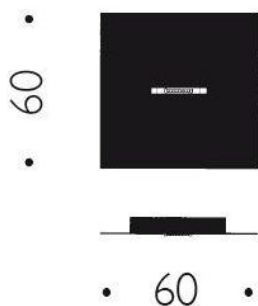

## Driver for the ceiling canopy 60 x 60 cm Flying Flames