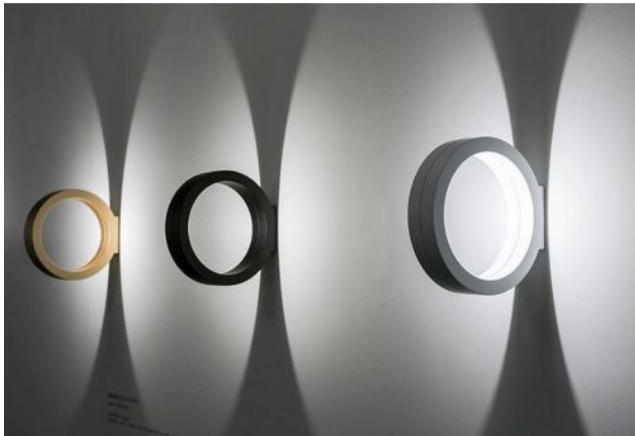

Cini & Nils

Assolo wall and ceiling lamp

Oberfläche

- zwart
- goud
- wit

Dimmbaarheid

- dimbaar op locatie met faseafsnijding dimmer
- niet dimbaar

Technical details

Land van herkomst	 Italië
Fabrikant	Cini & Nils
Ontwerper	Luta Bettonica
jaar	2013
Beschermingsklasse / IP-bescherming	IP20
Leveringsomvang	LED
voltage geschiktheid	230 - 240 Volt
Diepte in cm	20
Diameter in cm	20
materiaal	aluminium
Wattage	16 W
LED	inclusief
Kleurweergave-index	80
Lichtstroom in lm	1.300
Kleurtemperatuur in Kelvin	2.800 warm wit
Dimensions	B 5 cm Ø 20 cm

Omschrijving

The Cini & Nils Assolo wall and ceiling lamp can be mounted vertically, horizontally or in a row. Its ring has a diameter of 20 cm. The light is emitted by an integrated LED on the inside and reflected from there, thus indirectly illuminating both the lamp itself and the surroundings. This creates a play of light and shadow on the wall or ceiling. The lamp is available in white, black and gold matt. The Assolo wall and ceiling lamp is offered in two versions: non-dimmable and dimmable on site with a trailing edge phase dimmer. The on site dimmable version can also be dimmed with an optionally available Casambi module using a smartphone/tablet via Bluetooth. An LED with a colour temperature of 2,800 Kelvin warm white is included as a light source. On request, this lamp is also available with a round wall plate with a diameter of 9.2 cm, which can be used to cover flush boxes.