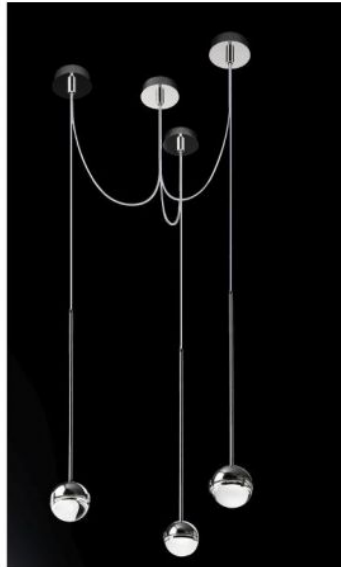

Cini & Nils

Convivio pendant lamp 3-lights LED

Oberfläche

- chroom
- zwart

Technical details

Land van herkomst	 Italië
Fabrikant	Cini & Nils
Ontwerper	Luta Bettonica
Ontwerper 2	Mario Melocchi
jaar	2005
Beschermingsklasse / IP-bescherming	IP20
Leveringsomvang	LED
voltage geschiktheid	230 - 240 Volt
Diameter in cm	11
materiaal	aluminium, glas, messing, staal
kabellengte	385 cm
Hoogte-instelling	hoogte bepaalbaar
dimmen	dimbaar op locatie met faseafsnijding dimmer
LED	inclusief
Kleurweergave-index	92
Kleurtemperatuur in Kelvin	2.800 warm wit
luisel Dimensions	14 cm
prestaties van het systeem	3 x 13 Watt
Totale lichtstroom in lm	3.900
Dimensions	H 65 cm Ø 11 cm

Omschrijving

The Cini & Nils Convivio pendant lamp 3-lights LED has transparent glass lenses for a distinctive, clear illumination. With its decentralised canopy, it can be installed independently of the power supply. In addition, any distance between the three pendulums can be selected during installation. The Convivio pendant lamp is available in black matt and chrome finish. The cable length can be individually set during assembly. The lamp is operated with three integrated LEDs, which can be dimmed with a trailing edge phase dimmer on site. With an optionally available Casambi module, it is also possible to dim the light with the Casambi App via Bluetooth using a smartphone / tablet. On request, this pendant light is also offered with an already integrated Casambi module.