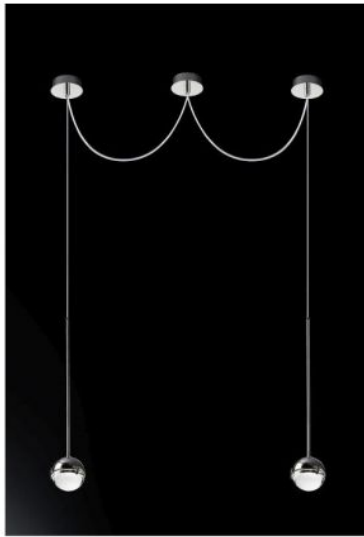

Cini & Nils

Convivio pendant lamp 2-lights LED

Oberfläche

- chroom
- zwart

Technical details

Land van herkomst	 Italië
Fabrikant	Cini & Nils
Ontwerper	Luta Bettonica
Ontwerper 2	Mario Melocchi
jaar	2005
Beschermingsklasse / IP-bescherming	IP20
Leveringsomvang	LED
voltage geschiktheid	230 - 240 Volt
Diameter in cm	11
materiaal	aluminium, glas, messing, staal
kabellengte	385 cm
Hoogte-instelling	hoogte bepaalbaar
dimmen	dimbaar op locatie met faseafsnijding dimmer
LED	inclusief
Kleurweergave-index	92
Kleurtemperatuur in Kelvin	2.800 warm wit
luifel Dimensions	14 cm
prestaties van het systeem	2 x 13 Watt
Totale lichtstroom in lm	2.600
Dimensions	H 65 cm Ø 11 cm

Omschrijving

The Cini & Nils Convivio pendant lamp 2-lights LED emits its light directly downwards, whereby the light is bundled by transparent glass lenses. This creates a distinctive, clear illumination. The 2-lights pendant lamp has a decentralised canopy, so that the lamp can be installed independently of the power supply. In addition, it is also possible to choose any distance between the two pendulums during installation.

The Convivio pendant lamp is available in black matt and chrome finish. Two LEDs are integrated as light sources, which can be dimmed on site with a trailing edge phase dimmer. With an optionally available Casambi module, the light can also be dimmed via Bluetooth with the Casambi app by smartphone / tablet. On request, the pendant lamp can be supplied with an already integrated Casambi module. The cable length can be set individually by the installation.