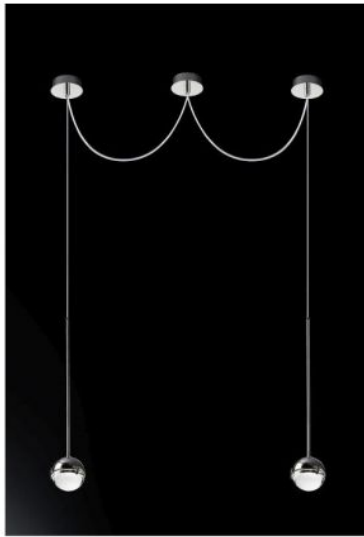

Cini & Nils

Convivio pendant lamp 2-lights LED

Oberfläche

- chroom
- zwart

Technical details

Land van herkomst	 Italië
Fabrikant	Cini & Nils
Ontwerper	Luta Bettonica
Ontwerper 2	Mario Melocchi
jaar	2005
Beschermingsklasse / IP-bescherming	IP20
Leveringsomvang	LED
voltage geschiktheid	230 - 240 Volt
Diameter in cm	11
materiaal	aluminium, glas, messing, staal
kabellengte	385 cm
Hoogte-instelling	hoogte bepaalbaar
dimmen	dimbaar op locatie met faseafsnijding dimmer
LED	inclusief
Kleurweergave-index	92
Kleurtemperatuur in Kelvin	2.800 warm wit
luisel Dimensions	14 cm
prestaties van het systeem	2 x 13 Watt
Totale lichtstroom in lm	2.600
Dimensions	H 65 cm Ø 11 cm

Omschrijving

The Cini & Nils Convivio pendant lamp 2-lights LED emits its light directly downwards, whereby the light is bundled by transparent glass lenses. This creates a distinctive, clear illumination. The 2-lights pendant lamp has a decentralised canopy, so that the lamp can be installed independently of the power supply. In addition, it is also possible to choose any distance between the two pendulums during installation.

The Convivio pendant lamp is available in black matt and chrome finish. Two LEDs are integrated as light sources, which can be dimmed on site with a trailing edge phase dimmer. With an optionally available Casambi module, the light can also be dimmed via Bluetooth with the Casambi app by smartphone / tablet. On request, the pendant lamp can be supplied with an already integrated Casambi module. The cable length can be set individually by the installation.