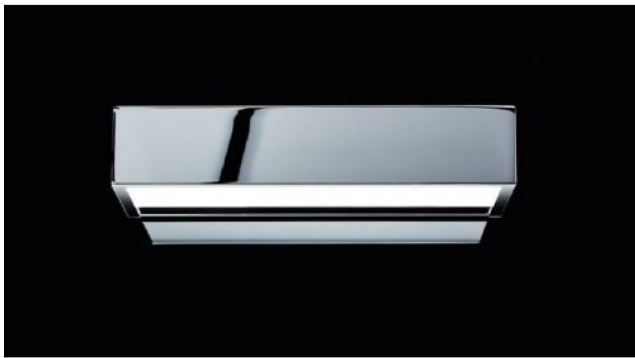

Decor Walther

Box 25

Oberfläche

- chroom
- nikkel
- rose

Technical details

Land van herkomst	 Duitsland
Fabrikant	Decor Walther
Ontwerper	Maiken Walther
Beschermingsklasse / IP-bescherming	IP44
Leveringsomvang	Leuchtmiddel/Bulb
voltage geschiktheid	110 - 240 Volt
Diepte in cm	10
materiaal	glas, metaal
dimmen	dimbaar op locatie
Voet / fitting	R7s
Vermogen (max. Watt)	100 Watt
Dimensions	H 5 cm L 25 cm

Omschrijving

The Decor Walther Box 25 wall lamp emits light simultaneously upwards and downwards. A diffuser made of white matt glass glare control the light in both directions and scatters it evenly. This wall lamp is 25 cm long, 5 cm high and 10 cm deep. With protection class IP44, this lamp is also suitable for the bathroom. It is available in chrome. A R7s halogen lamp with a maximum output of 100 watts can be used as the light source. The Box 25 is also offered with an integrated LED (Box 25 N LED).