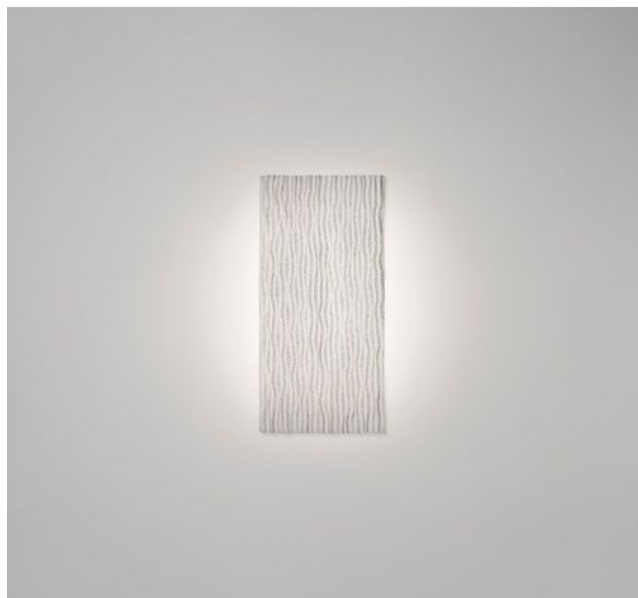

Arturo_Alvarez

Planum PM06PR-LD

Oberfläche

- grijs
- wit

Technical details

Land van herkomst	 Spanje
Fabrikant	Arturo_Alvarez
Ontwerper	Arturo Alvarez
Beschermingsklasse / IP-bescherming	IP20
Leveringsomvang	LED
voltage geschiktheid	230 - 240 Volt
Diepte in cm	8
materiaal	roestvrij staal
dimmen	dimbaar op locatie met faseafsnijding dimmer
Wattage	17 W
LED	inclusief
Lichtstroom in lm	3.636
Kleurtemperatuur in Kelvin	2.700 extra warm wit
Dimensions	B 47 cm L 96 cm

Omschrijving

The rectangular lamp shade of the LED lamp Planum PM06PR-LD by Arturo Alvarez consists of a painted stainless steel mesh, which is available in white or grey. This stainless steel metal mesh is a translucent and flexible metal mesh which is folded and molded to give it the desired shape and structure. This LED lamp is suitable for both wall and ceiling mounting. The PM06PR-LD can be dimmed on site with a trailing edge phase dimmer and has a colour temperature of 2,700 Kelvin extra warm white. A DALI dimmable version or a version with 3,000 Kelvin warm white is also available on request.