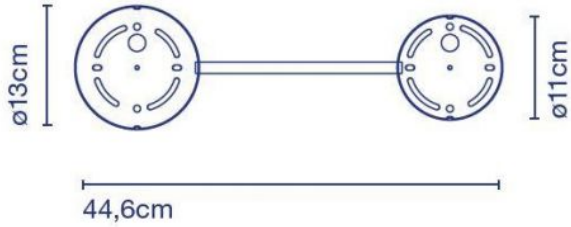

Marset

Accessories C2 Ginger

Technical details

Land van herkomst	 Spanje
Fabrikant	Marset
Ontwerper	Joan Gaspar
oppervlak	zwart
materiaal	metaal
voltage geschiktheid	230 - 240 Volt
Dimensions	L 45 cm

Omschrijving

The Marset accessory C2 Ginger is used to connect a lamp Ginger 32 C and a lamp Ginger 42 C to each other and to connect them together to a power supply. The wall lamp accessories are made of painted metal. In addition to these accessories, a version is also available to connect a Ginger 32 C, 42 C and 60 C lamp to a single power connection.