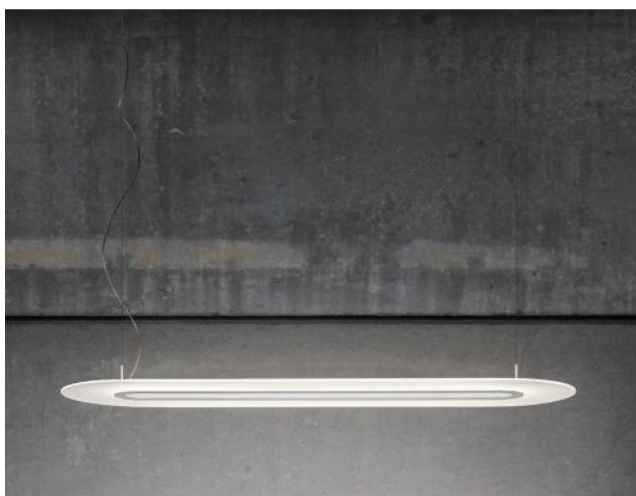

Stilnovo

Opti-Line

Oberfläche

- Gepolijst aluminium
- wit

Technical details

Land van herkomst	 Italië
Fabrikant	Stilnovo
Ontwerper	Linea Light Group
jaar	2016
Beschermingsklasse / IP-bescherming	IP20
Leveringsomvang	LED
voltage geschiktheid	230 - 240 Volt
materiaal	aluminium, polymethylmethacrylaat
Hoogte-instelling	hoogte bepaalbaar
dimmen	dimbaar op locatie met faseafsnijding dimmer
Wattage	47 W
LED	inclusief
Kleurweergave-index	90
Lichtstroom in lm	5.685
Kleurtemperatuur in Kelvin	3.000 warm wit
luifel Dimensions	10 cm
lichtverdeling	direct en indirect
totale hoogte	200 cm
Dimensions	H 7 cm B 39 cm L 129 cm

Omschrijving

The Stilnovo Opti-Line is a linear pendant lamp, a minimal, evolution of the iconic O-Line, with laser-engraved PMMA diffuser and aluminum body with wrinkle white or polished aluminium finish. Thanks to the characteristic texture of OptiLight Technology™, the suspension becomes transparent when the light is off. Opti-Line is a highly functional pendant lamp; the clean, sharp light of the topLED circuitry is perfectly integrated into a high-quality structure. This lamp can be dimmed on site with trailing edge phase dimmer, with an optional Casambi module it can also be dimmed via Smartphone App. The pendant lamp is also available as a DALI dimmable version on request.