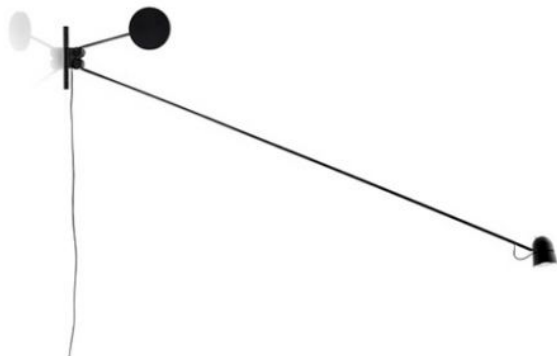

### Oberfläche

- zwart
- wit

### Technical details

<b>Land van herkomst</b>	 Italië
<b>Fabrikant</b>	Luceplan
<b>Ontwerper</b>	Daniel Rybakken
<b>jaar</b>	2012
<b>Kleur van de lamp</b>	zwart
<b>Beschermingsklasse / IP-bescherming</b>	IP20
<b>Leveringsomvang</b>	LED
<b>voltage geschiktheid</b>	110 - 240 Volt
<b>materiaal</b>	aluminium, staal
<b>dimmen</b>	de lampkop
<b>Wattage</b>	16 W
<b>LED</b>	inclusief
<b>Kleurweergave-index</b>	90
<b>Lichtstroom in lm</b>	598
<b>Kleurtemperatuur in Kelvin</b>	2.700 extra warm wit
<b>armlengte</b>	190 cm
<b>lampkop massa</b>	9 cm
<b>Dimensions</b>	L 192 cm

### Omschrijving

The Luceplan Counterbalance is a black wall lamp, which can be aligned in the room at will cause of its swiveling light arm. The counterweight balances the movements of the long arm with help of gear wheels and guarantees the stability of the lamp head. The lamp head is made out of lacquered aluminum, the body is made of matt lacquered steel. Different brightness levels can be set with the dimmer on the lamp head. Daniel Rybakken designed the wall light in the year 2012. Apart from this light, also a spotlight as well as a floor lamp are on offer from this series.