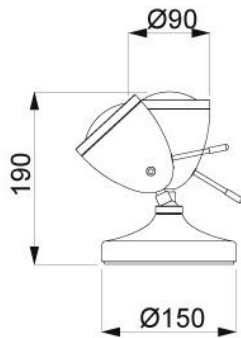

less'n'more

Ylux LED Chip

Farbtemperatur in Kelvin

- 2.700 extra warm wit
- 4.000 wit

Technical details

Land van herkomst	 Duitsland
Fabrikant	less'n'more
Ontwerper	less'n'more

Omschrijving

The less'n'more Ylux LED Chip is a spare part for all Ylux lights like the Ylux Table Light or the Ylux Ceiling Light. It has a colour temperature of 2,700 Kelvin.