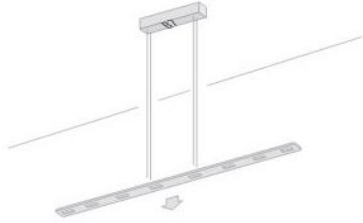

Byok

Piani End Caps for Canopy

Technical details

Land van herkomst	 Duitsland
Fabrikant	Byok
Ontwerper	Kai Byok

Omschrijving

The end caps for the canopy of the Byok Piani series. These end caps are used to close the canopy housing on both sides. Two end caps are included in the delivery. They are suitable for all lamps of the Piani Lungo and Mono series.

When ordering, please specify one of the three available finishes for the end caps in the comments field: The end caps are available in the surfaces black matt, aluminum polished or aluminum matt.