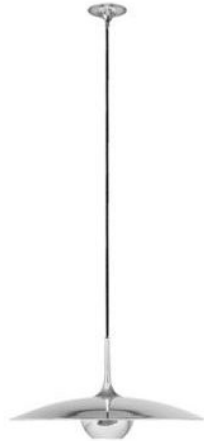

## Onos 55 Pendant

### Technical details

<b>Land van herkomst</b>	 Duitsland
<b>Fabrikant</b>	Florian Schulz
<b>Ontwerper</b>	Florian Schulz
<b>Beschermingsklasse / IP-bescherming</b>	IP20
<b>Leveringsomvang</b>	Leuchtmiddel/Bulb
<b>voltage geschiktheid</b>	110 - 240 Volt
<b>Diameter in cm</b>	55
<b>materiaal</b>	messing, metaal
<b>kabel kleur</b>	zwart
<b>kabellengte</b>	300 cm
<b>Hoogte-instelling</b>	hoogte bepaalbaar
<b>dimmen</b>	dimbaar op locatie
<b>Voet / fitting</b>	E27
<b>Vermogen (max. Watt)</b>	100 Watt
<b>luifel Dimensions</b>	12 cm
<b>lichtverdeling</b>	direct
<b>Dimensions</b>	Ø 55 cm

### Omschrijving

The Florian Schulz Onos 55 Pendant is equipped with a metal lampshade as well as an integrated anti-glare ring out of metal. The light intensity of the Onos 55 Pendant is on site dimmable. Florian Schulz offers the Onos 55 Pendant with the surfaces being either polished and lacquered brass, chrome-plated brass, matt brushed and lacquered brass, nickel-plated brass, brass burnished lacquered, brass dark burnished lacquered, copper-plated brass, brass nickel-plated lacquered, brass polished unlacquered, brass copper-plated matt brushed lacquered, brass nickel-plated matt brushed lacquered or matt brushed nickel-plated brass.

The black textile cable of the pendant light has a length of 300 cm and is also available in other lengths or colours on request. During installation, the pendant light can be set in its overall height.