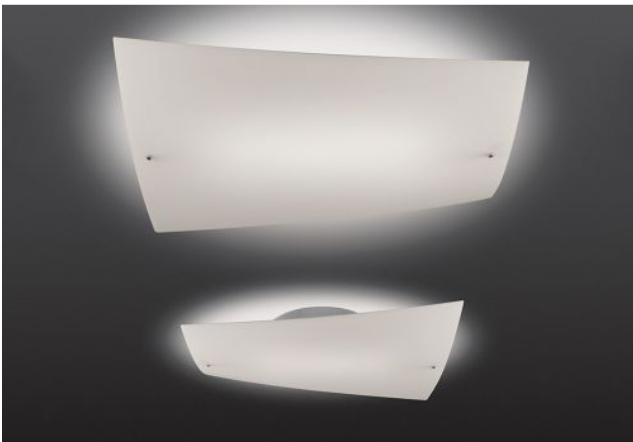

## Folio Grande Soffitto

### Technical details

<b>Land van herkomst</b>	 Italië
<b>Fabrikant</b>	Foscarini
<b>Ontwerper</b>	Carlo Urbinati & Alessandro Vecchiato
<b>jaar</b>	1990
<b>Beschermingsklasse / IP-bescherming</b>	IP20
<b>Leveringsomvang</b>	Leuchtmittel
<b>voltage geschiktheid</b>	110 - 240 Volt
<b>materiaal</b>	glas, metaal
<b>oppervlak</b>	wit
<b>dimmen</b>	dimbaar op locatie met fasehoek-dimmer
<b>Voet / fitting</b>	R7s
<b>Vermogen (max. Watt)</b>	120 Watt
<b>Lichtstroom in lm</b>	2.250
<b>Kleurtemperatuur in Kelvin</b>	2.950 warm wit
<b>lichtverdeling</b>	licht in de kamer
<b>Dimensions</b>	H 10 cm   B 38 cm   L 49 cm

### Omschrijving

The Foscarini Folio Grande Soffitto is a stylish ceiling light for a beautiful evenly and diffused light emission. The glass of the Folio Soffitto Grande is white but there is also a version with silkscreen printed glass available.

The glass has a wonderful slightly curved shape. It looks like a piece of paper that is bent in itself. The socket with the bulb is surrounded by a small closed housing so you can not look into the light source and hence can not be blinded.