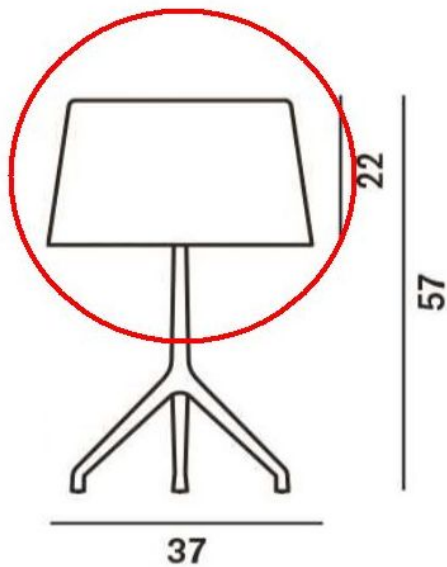

Foscarini

Lumiere XXL Replacement - Glass

Farbe

- wit
- grijs

Technical details

Land van herkomst	 Italië
Fabrikant	Foscarini
materiaal	glas
Diameter in cm	37
Dimensions	H 22 cm Ø 37 cm

Omschrijving

This Foscarini original spare part replaces the existing glass of both the Foscarini Lumiere XXL Lettura (Floor Lamp) and the Foscarini Lumiere XXL (table lamp). The glass is available in white and and grey. This replacement glass is available in grey and white and is 22 cm high with a diameter of 37 cm.