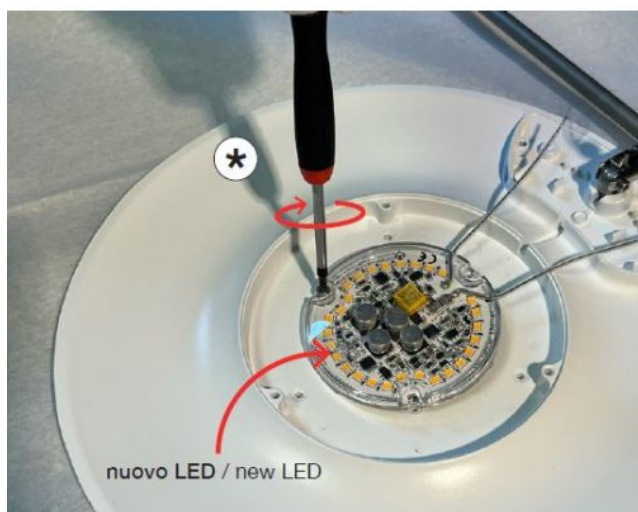

Catellani & Smith

Spare LED illuminant for Lederam C 180 / WF 25

Technical details

Land van herkomst	 Italië
Fabrikant	Catellani & Smith
Wattage	15 W
Kleurtemperatuur in Kelvin	2.700 extra warm wit
Beschermingsklasse / IP-bescherming	IP20
voltage geschiktheid	230 - 240 Volt

Omschrijving

The Original LED-Replacement lamp for the Lederam C180 and the Lederam WF 25 is a replaceable LED with a power of 15 watts and a colour temperature of 2,700 Kelvin extra warm white. This lamp is suitable for the following Catellani Smith Lederam lamps: