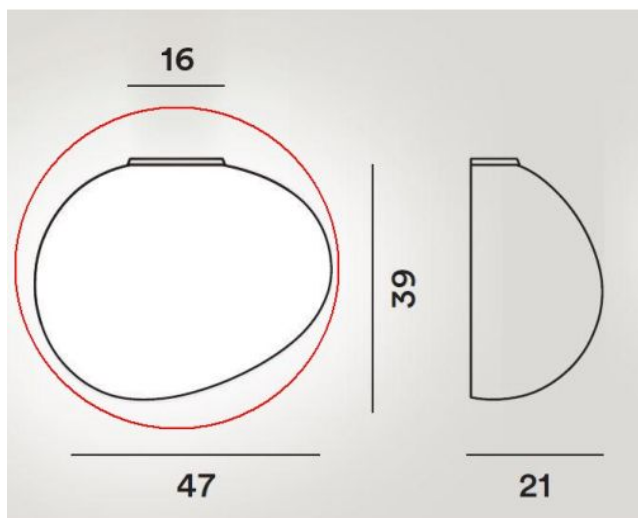

Foscarini

Gregg Parete Grande Semi 2 Replacement Glass

Technical details

Pays de fabrication	 Italie
Fabricant	Foscarini
matériel	verre
couleur	blanc
Dimensions	H 39 cm B 21 cm L 47 cm

Description

This white satin Foscarini Gregg replacement glass is an original replacement glass from the Italian manufacturer suitable for the Foscarini Gregg Grande ceiling lamp.