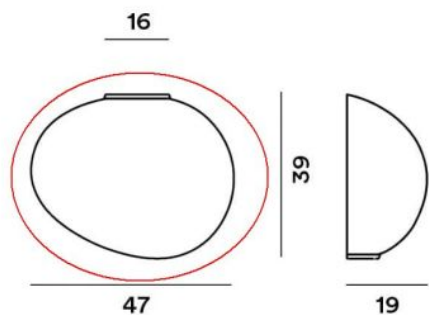

Foscarini

Gregg Parete Grande Semi 1 Replacement Glass

Technical details

Pays de fabrication	 Italie
Fabricant	Foscarini
matériel	verre
couleur	blanc
Dimensions	H 39 cm B 19 cm L 47 cm

Description

This Foscarini Gregg replacement glass in white satin is an original replacement glass from the Italian manufacturer suitable for the Foscarini Gregg Parete Grande Semi 1 wall lamp.