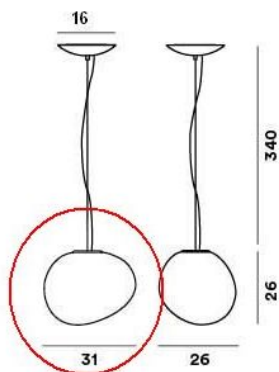

Foscarini

Gregg Sospensione Media Replacement Glass E-27

Technical details

Pays de fabrication	 Italie
Fabricant	Foscarini
matériau	verre
couleur	blanc
Dimensions	H 26 cm B 26 cm L 31 cm

Description

This Foscarini Gregg replacement glass from the year of manufacture 2018 is an original replacement glass in white satin suitable for the version with E-27 socket of the Foscarini Gregg Sospensione Media pendant lamp.