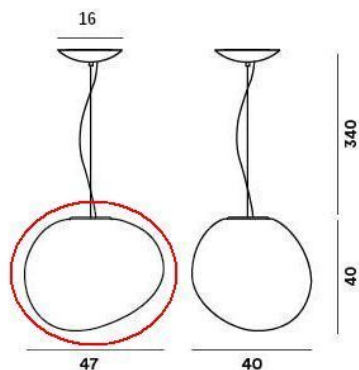

## Gregg Sospensione Grande Replacement Glass E-27

### Technical details

<b>Pays de fabrication</b>	 Italie
<b>Fabricant</b>	Foscarini
<b>matériel</b>	verre
<b>couleur</b>	blanc
<b>Dimensions</b>	H 40 cm   B 40 cm   L 47 cm

### Description

This Foscarini Gregg replacement glass from the year of manufacture 2018 is an original replacement glass in white satin suitable for the version with E-27 socket of the Foscarini Gregg Sospensione Grande pendant light.