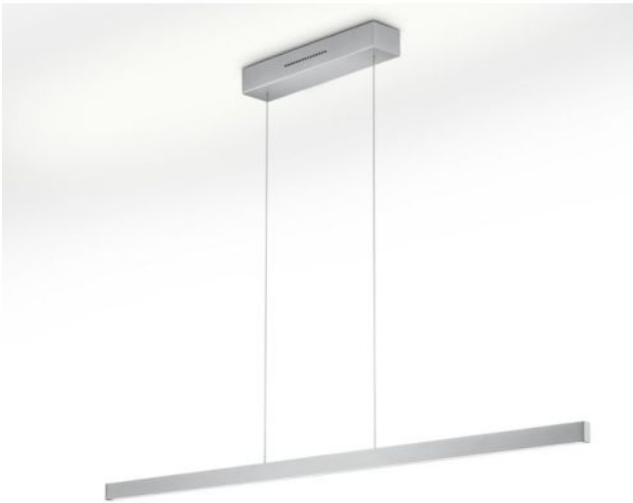

Knapstein

LINDA-72

Oberfläche

- nickel
- bronze
- noir

Technical details

Pays de fabrication	 Allemagne
Fabricant	Knapstein
année	2023
Matériel	brass
réglage de la hauteur	réglable en hauteur
Puissance en watts	34 W
LED #	inclus
Indice de rendu des couleurs (IRC / Ra)	>90
Flux lumineux en lm	4004
Température de couleur en kelvins	2.200-3.000
Indice de protection / Indice IP	IP20
Contenu de la livraison	LED
aptitude de tension	230 - 240 Volt
atténuation	contrôle gestuel
remplacement des ampoules :	chez le fabricant / a l'usine
hauteur totale	73 - 180 cm
Dimensions	L 72 cm

Description

The Knapstein LINDA-72 pendant lamp has a length of 72 cm. By pulling or lifting the lamp itself, the total height of the lamp can be adjusted between 73 cm and 180 cm. The lamp can also be suspended at an angle. The pendant lamp emits its light simultaneously upwards and downwards. The uplight and downlight can be switched and dimmed separately by gesture control. The light colour can also be adjusted separately for the uplight and downlight to a warmer tone (from a colour temperature of 3,000 Kelvin warm white to 2,200 Kelvin extra warm white). All dimming and light colour settings are saved via the memory function and are automatically reset when the light is next switched on.

The sensor area for gesture control is located centrally on the lamp. The lamp is switched on or off by a wiping movement of the hand in the sensor area. To change the light intensity, the hand is held longer in the sensor area. The desired light colour can then be set by holding the hand in the sensor area again for a longer time. The LINDA-72 is available in different surfaces. There are no visible screws in the ceiling canopy, because of a magnetic holder.