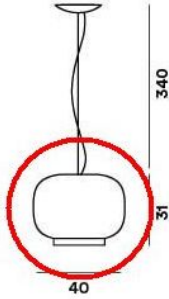

Foscarini

Chouchin 1 LED-Pendant Lamp Spare Shade

Diffusorfarbe

- gris
- vert
- orange

Technical details

Pays de fabrication	 Italie
Fabricant	Foscarini
matériel	verre
Diamètre en cm	40
Dimensions	H 31 cm Ø 40 cm

Description

This Foscarini original replacement glass is a spare part of the for the Chouchin 1 LED pendant lamp. The replacement glass has a diameter of 40 cm and is 31 cm high. The replacement glass is available in orange, green and grey.