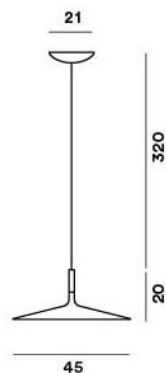

Foscarini

Aplomb Large canopy on/off

Oberfläche

- noir
- blanc

Technical details

Pays de fabrication	Italie
Fabricant	Foscarini
Créateur	Lucidi & Pevere
matériel	aluminium
Diamètre en cm	21
Dimensions	Ø 21 cm

Description

The Foscarini Aplomb Large canopy on/off is suitable for the non-dimmable Aplomb Large lamp. This Foscarini original part is made of aluminum and has a diameter of 21 cm. The canopy is offered in white and black.