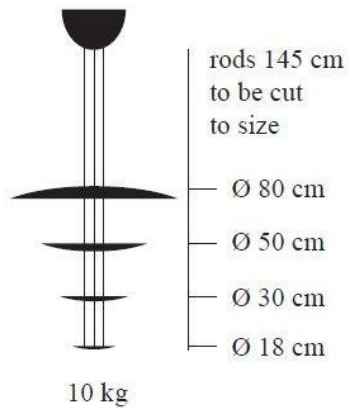

## Macchina della Luce rod set 145 cm

### Technical details

<b>Pays de fabrication</b>	 Italie
<b>Fabricant</b>	Catellani & Smith
<b>Dimensions</b>	L 145 cm

### Description

The Catellani and Smith Macchina della Luce rod set is a spare part for all Macchina della Luce pendant lamps. The rod set has a length of 145 cm and can be shortened if necessary. It is offered in the surfaces brass or aluminum. The rod set in brass can be used for Macchina lamps in gold / copper, the set in aluminum for Macchina lamps in silver.