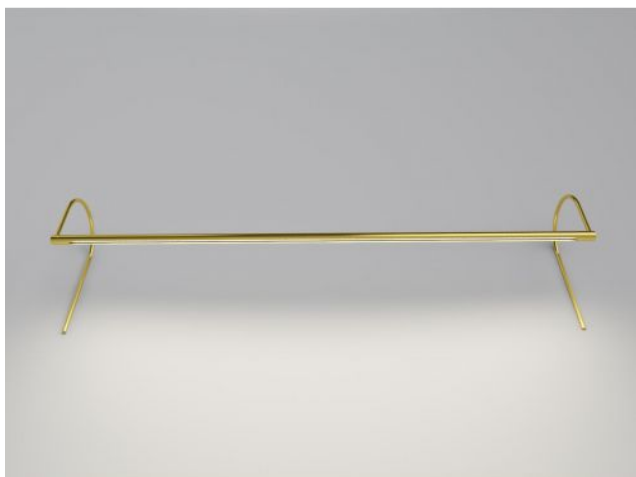

Betec

Minimus 119 cm Typ 15

Oberfläche

- chrome
- or mat
- Laiton brillant
- Laiton mat
- nickel brillant
- matte de nickel
- noir
- Browning
- or brillant

Technical details

Pays de fabrication	 Allemagne
Fabricant	Betec
Créateur	Horst Lettenmayer
Indice de protection / Indice IP	IP20
Contenu de la livraison	LED
aptitude de tension	110 - 240 Volt
Projection en cm	15
matériel	laiton
Puissance en Watt	38,4 W
LED	y compris
Indice de rendu des couleurs	>90
Flux lumineux en lm	3.794,6
La température de couleur en Kelvin	2.700 extra blanc chaud
Dimensions	H 25 cm L 119 cm

Description

The Betec Minimus is a further development of the Clarus picture light. In contrast to the Clarus, its lamp head is thicker with a diameter of 1.8 cm. The Minimus was designed for the use of a Duo LED. A Duo LED consists of two LEDs in one housing and therefore has a particularly high light output. As a result, this picture light can also fulfil the side effect of brightening up a room. Its emitted light is mainly directed at the respective object, but it is reflected into the room at the same time, so that a pleasant atmosphere is created with the basic brightness.