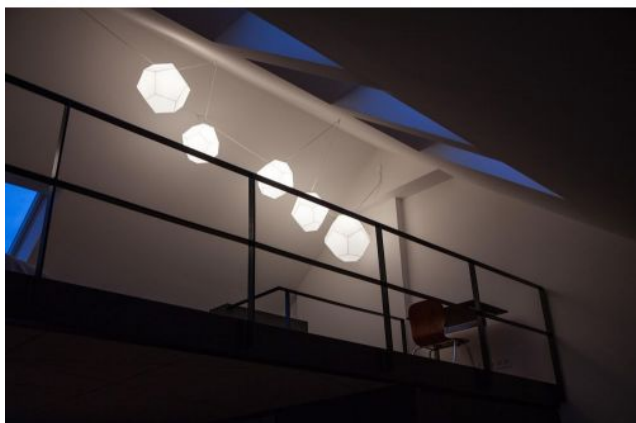

Lichtlauf

Casino

Durchmesser in cm

- 37
- 44
- 56

Technical details

Pays de fabrication	Allemagne
Fabricant	Lichtlauf
Créateur	Christoph Matthias
année	2013
Indice de protection / Indice IP	IP20
Contenu de la livraison	Leuchtmittel/ Bulb
aptitude de tension	110 - 240 Volt
matériel	polycarbonate
surface	blanc
couleur de câble	transparent
longueur de câble	150 cm
réglage de la hauteur	hauteur déterminée
atténuation	dimmerable sur place
Socle / Douille	E27
Puissance (max. Watt)	70 Watt
remplacement des ampoules :	sur le site meme

Description

The Lichtlauf Casino represents a geometric figure. A white dodecahedron as a luminous sculpture. The mild light of this lamp illuminates the room and creates a special lighting mood. The white pendant lamp is made of resistant and high-quality polycarbonate. The Lichtlauf Casino is available with a diameter of 37 cm, 44 cm or 56 cm. The Lichtlauf Casino can be mounted anywhere on the ceiling, regardless of the position of the power outlet. The V-shaped suspension on the transparent cable emphasises the dancing, floating character of the lamp. The Casino by Lichtlauf has an E27 socket and can be operated with conventional halogen bulbs as well as with LED retrofit bulbs.