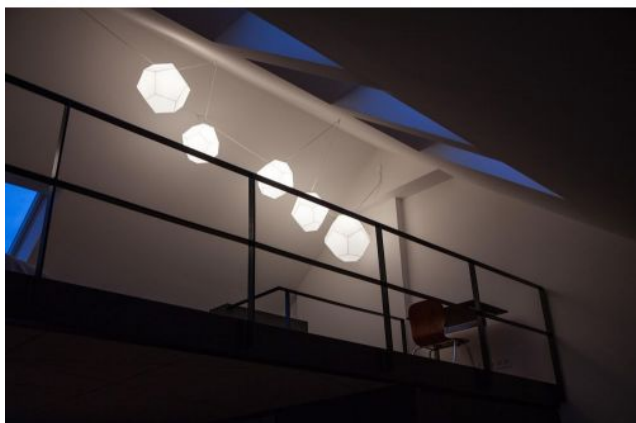

Lichtlauf

Casino

Durchmesser in cm

- 37
- 44
- 56

Technical details

Pays de fabrication	 Allemagne
Fabricant	Lichtlauf
Créateur	Christoph Matthias
année	2013
Indice de protection / Indice IP	IP20
Contenu de la livraison	Leuchtmittel/ Bulb
aptitude de tension	110 - 240 Volt
matériel	polycarbonate
surface	blanc
couleur de câble	transparent
longueur de câble	150 cm
réglage de la hauteur	hauteur déterminée
atténuation	dimmerable sur place
Socle / Douille	E27
Puissance (max. Watt)	70 Watt
remplacement des ampoules :	sur le site meme

Description

The Lichtlauf Casino represents a geometric figure. A white dodecahedron as a luminous sculpture. The mild light of this lamp illuminates the room and creates a special lighting mood. The white pendant lamp is made of resistant and high-quality polycarbonate. The Lichtlauf Casino is available with a diameter of 37 cm, 44 cm or 56 cm. The Lichtlauf Casino can be mounted anywhere on the ceiling, regardless of the position of the power outlet. The V-shaped suspension on the transparent cable emphasises the dancing, floating character of the lamp. The Casino by Lichtlauf has an E27 socket and can be operated with conventional halogen bulbs as well as with LED retrofit bulbs.