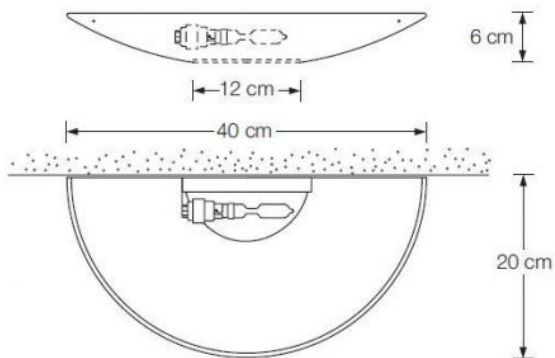

Florian Schulz

Era 40 glass cover

Technical details

Pays de fabrication	 Allemagne
Fabricant	Florian Schulz
matériel	verre

Description

The Florian Schulz Era 40 glass cover can be mounted on the upper opening of the wall lamp. With this accessory, the light emitted upwards is glare-free. This glass cover is only suitable for the Era 40 wall lamp.