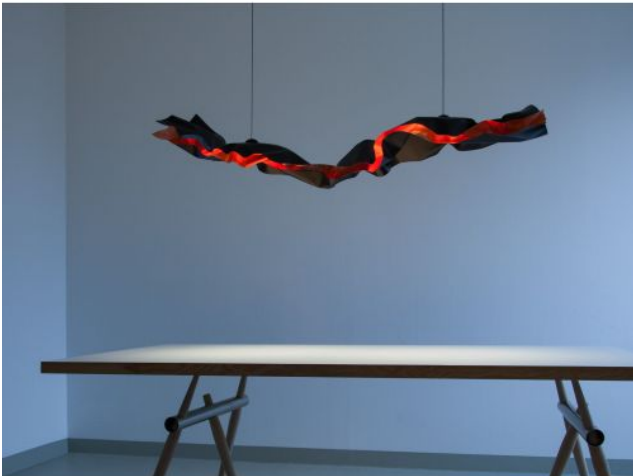

### Oberfläche

- noir / cuivre
- blanc
- blanc / cuivre

### Description

The eNormajeane double by Lichtlauf floats above the table like a dress in the wind above an underground shaft and emits powerful, soft light downwards and between the two layers of the lampshade, which is shaped into a volume, also reflected into the room. Between the two layers of the lampshade, an intense glow is created by multiple reflection. Copper, the colour contrast between the inside and outside creates the tension. Each lamp, individually shaped by hand, is unique. The eNormajeane double 125 by Lichtlauf is used wherever larger, long tables are to be complemented with a light sculpture. The lampshade made of two layers of aluminium is available in brown-black or white on the outer sides. The inner sides of the lampshade are hand-applied with copper leaf meta or in white. The two integrated LEDs, each with an output of 12 watts, have a colour temperature of 3,000 Kelvin warm white. The light of the integrated LEDs of this dimmable lamp is characterised by a very good colour rendering with a high colour rendering index of Ra 90. The lampshade of the eNormajeane double is 125 cm long, 30 cm wide and approx. 22 cm high. Due to the handcrafted manufacturing process, there may be irregularities in the leaf-finished surface. The total height of the lamp is max. 200 cm, the rectangular ceiling suspension is 70 cm long, 5 cm wide and 3 cm high. The height adjustment of the eNormajeane double 125 is made directly on the two wire ropes with which the lamp is suspended from the ceiling. The eNormajeane double 125 by Lichtlauf is also available with a 160 cm long lampshade.