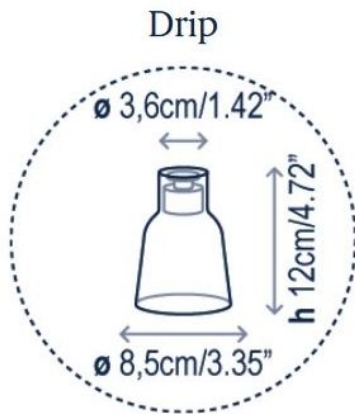

Bover

Drip spare glass

Farbe

- vert
- blanc mat
- transparent
- opale
- bleu

Technical details

Pays de fabrication	 Allemagne
Fabricant	Bover
Créateur	Christophe Mathieu
matériel	polycarbonate, verre borosilicate
Diamètre en cm	9
Dimensions	H 12 cm Ø 9 cm

Description

The Bover Drip replacement glass has a height of 12 cm and a diameter of 8.5 cm at the widest point. It is offered in the colours transparent, matt white, green, blue and opal. The opal glass is made of polycarbonate, all others of borosilicate glass. This spare part is suitable for all Drip lamps by Bover.